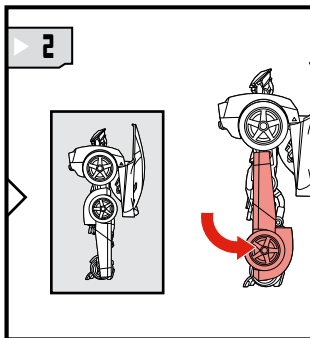

TRANSFORMERS

REVENGE OF THE FALLEN™

AGES 4+

94046/83975 Asst.

Night Blades SIDESWIPE™

NOTE: Some parts are made to detach if excessive force is applied and are designed to be reattached if separation occurs. Adult supervision may be necessary for younger children.

TRANSFORMERS.COM

CHANGING TO VEHICLE

CHANGING TO ROBOT

▶ 1

▶ 2

▶ 3

▶ 4

▶ 5