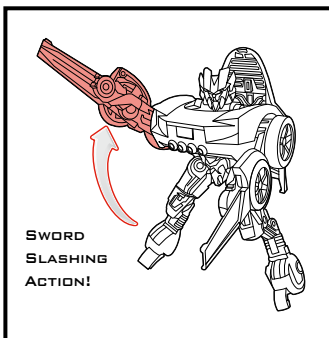

CHANGING TO VEHICLE