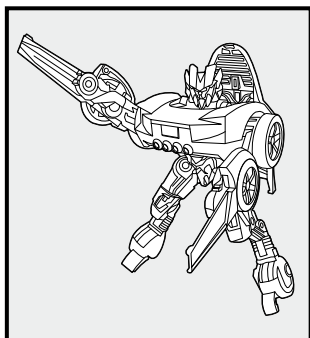

CHANGING TO VEHICLE