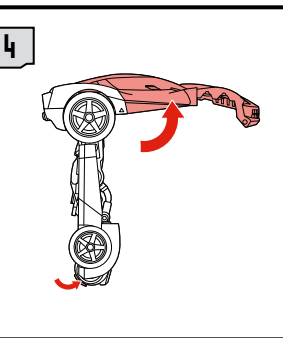

CHANGING TO VEHICLE