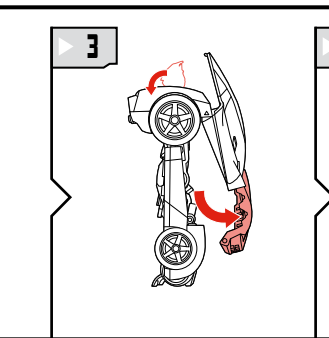

CHANGING TO VEHICLE