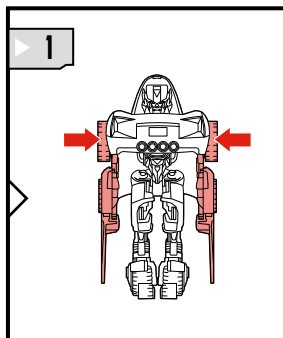

CHANGING TO VEHICLE