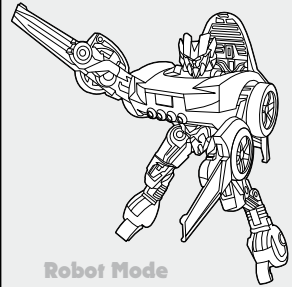

Robot Mode

TRANSFORMERS.COM

P/N 6985510000

DREAMWORKS
PICTURES

Corvette, Stingray and all related Emblems and body designs are General Motors Trademarks used under license to Hasbro, Inc.

© 2009 DreamWorks LLC and Paramount Pictures Corporation
® and/or TM* & © 2009 Hasbro. All Rights Reserved.
TM & © denote U.S. Trademarks.
Manufactured under license from Tomy Company, Ltd.

Some poses may require hand support.

Not suitable for children under 3 years because of small parts – choking hazard.