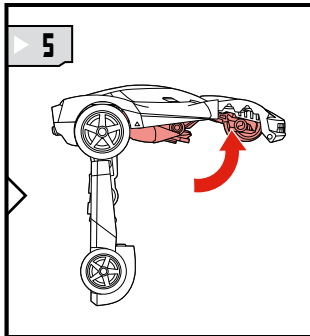

CHANGING TO VEHICLE